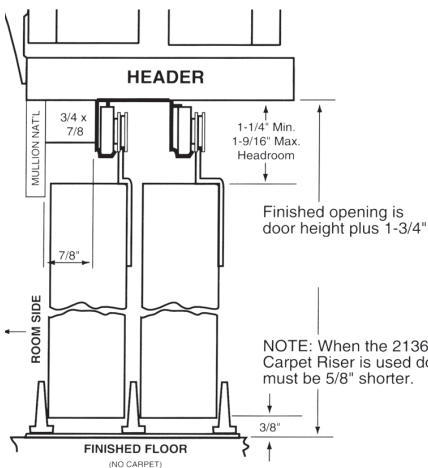

# BIFOLD DOORS

FLUSH BIFOLD

6 PANEL BIFOLD

FLUSH BIFOLD

6 PANEL BIFOLD

DOOR TYPE	BIRCH	COLONIST
3-0 x 6-8 2DR		
4-0 x 6-8 4DR	✓	✓
5-0 x 6-8 4DR	✓	✓
6-0 x 6-8 4DR	✓	✓

## BY-PASS DOORS

SLIDING — DOUBLE TRACK 2 DOOR

### STANDARD SIZES FOR 2 3/8" DOORS (Nominal Heights 6'8" or 8'0")

DOOR TYPE	FINISHED OPENING	
	HEIGHT	WIDTH
Two – 2'0" Doors (48")	Door Height + 1 3/4"	47"
Two – 2'6" Doors (60")	Door Height + 1 3/4"	59"
Two – 2'8" Doors (64")	Door Height + 1 3/4"	63"
Two – 3'0" Doors (72")	Door Height + 1 3/4"	71"