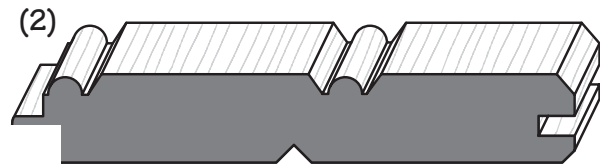

(2)
BEADED CEILING
(REVERSIBLE #116)
5/8" x 3 3/8"