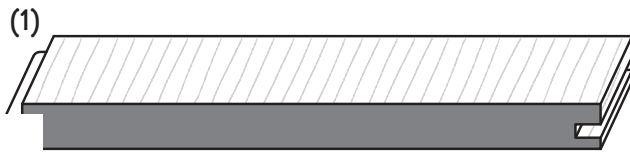

PLYWOODS, SHEET GOODS & LUMBER

PLYWOODS & SHEET GOODS										
WOOD TYPE	4 x 8 SHEETS						5 x 5 SHEETS		15 SF BOX	
	1/8"	5/32"	1/4"	3/8"	1/2"	5/8"	3/4"	1 1/8"	1/2"	
Alder, Knotty			✓				✓			
Alder, Superior			✓				✓			
Bending Board, 8/4				✓						
Birch, Baltic									✓	
Birch, Bedford Village		✓								
Birch, Natural	✓		✓				✓			
Birch, White			✓				✓			
Birch C-2 Paint Grade			✓		✓		✓			
Birch D-3 Paint Grade							✓			
Cedar, Aromatic			✓							
Cedar, Closet Liners (1)										✓
Fir-Ac							✓			
Hardboard, Tempered			✓							
Hardboard, Pegboard			✓							
Knotty Pine			✓				✓			
Mahogany			✓				✓			
Maple, White			✓				✓			
Med. Density Fiberboard			✓		✓		✓	✓		
Red Oak			✓				✓			
Radiata Pine Ac							✓			
White Oak (plain sliced)			✓				✓			
Rift Cut White Oak			✓				✓			
Walnut			✓				✓			
Cherry			✓				✓			

PLYWOODS, SHEET GOODS & LUMBER

LUMBER & SHELVING

WOOD TYPE	1 x 2	1 x 4	1 x 6	1 x 8	1 x 10	1 x 12	1 x 16	1/2 x 12	4/4	5/4	6/4	8/4
Mahogany		✓	✓	✓					✓	✓	✓	✓
Maple				✓		✓						✓
Med. Density Fiberboard	✓	✓	✓	✓	✓	✓	✓					
Oak			✓	✓		✓			✓	✓	✓	✓
Pine Beaded Ceiling (2)		✓										
Poplar		✓	✓	✓	✓	✓			✓	✓	✓	✓
Poplar 525										✓		
#2 Shelving						✓						
White Pine, C		✓	✓	✓		✓			✓	✓	✓	✓